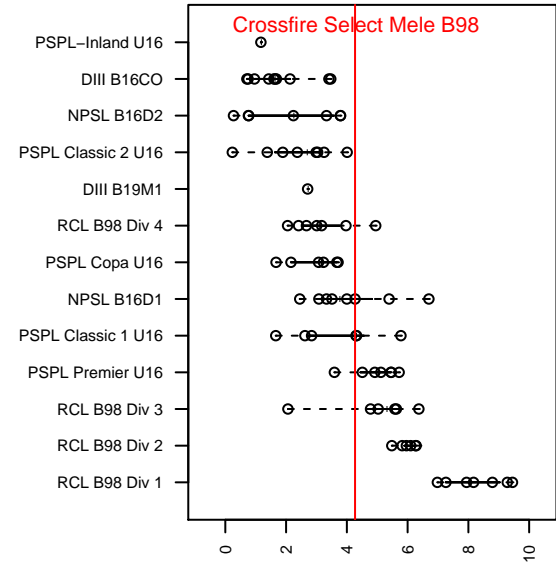

**attack and defense rating
relative to others at age
and all opponents in last 13 months**