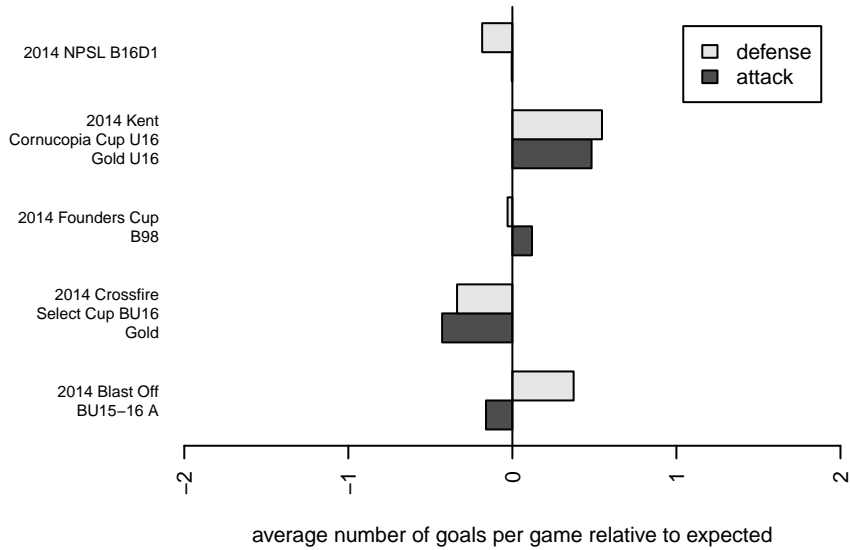

Performance relative to 13 month average