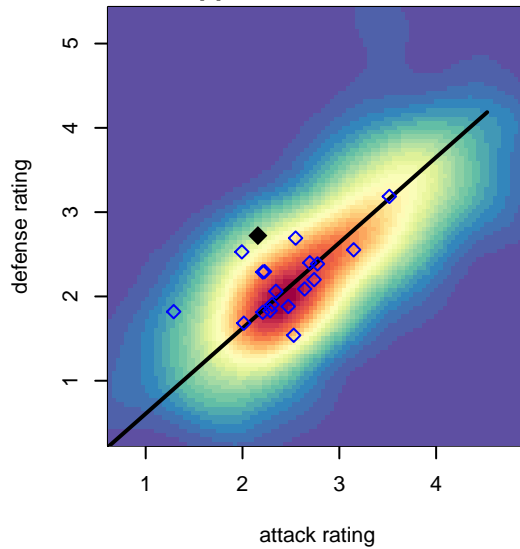

**attack and defense rating
relative to others at age
and all opponents in last 13 months**