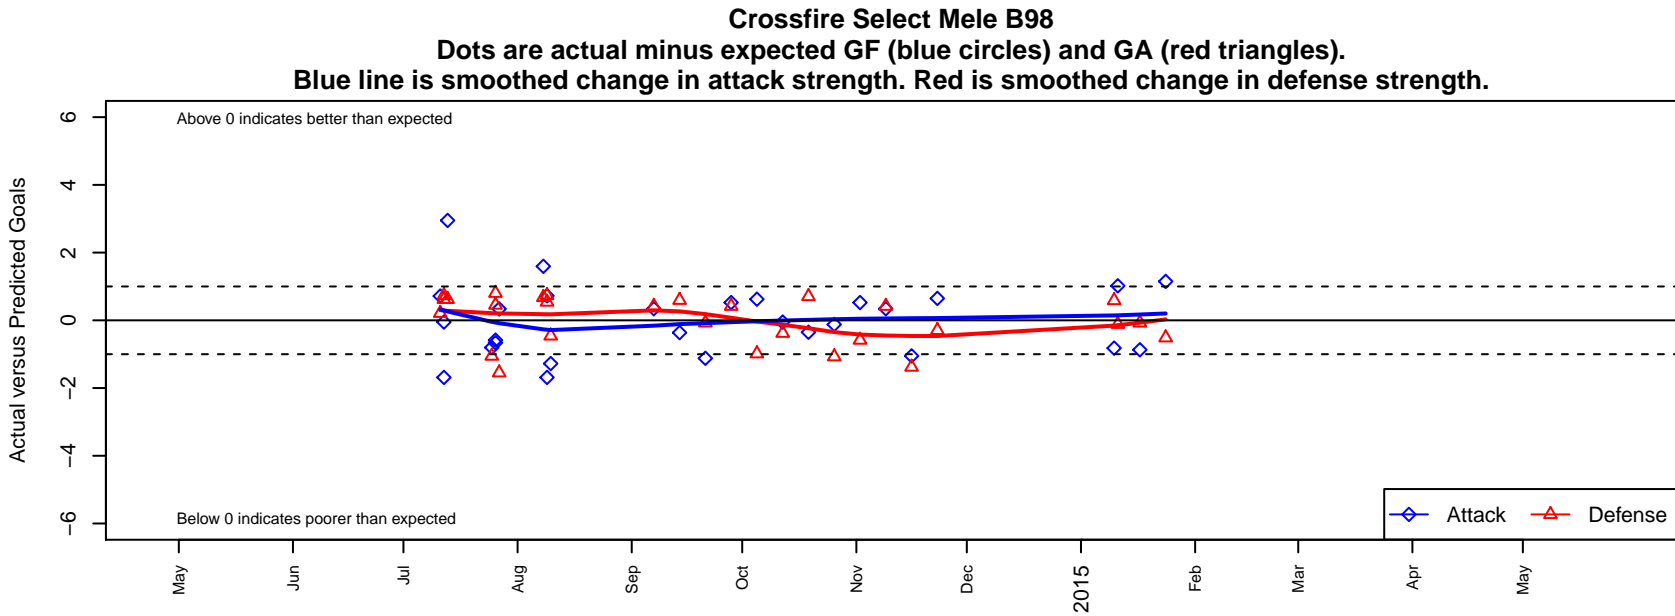

# Crossfire Select Mele B98

Crossfire Select SC  
 Redmond, WA  
 B98 total strength=1504  
 attack=8.66 defense=15.2  
 fall league = NPSL B16D1

alt names used:  
 Crossfire Select B98 Mele  
 Crossfire Select B98 Mele  
 Crossfire Select B98-Mele  
 CROSSFIRE SELECT B98 MELE (WA)  
 Crossfire Select B98 Mele

Venues played:  
 2014 Kent Cornucopia Cup U16 Gold U16  
 2014 Crossfire Select Cup BU16 Gold  
 2014 Blast Off BU15-16 A  
 2014 NPSL B16D1  
 2014 Founders Cup B98

**attack and defense variance (black dot)  
relative to other teams  
and top 10 in region**