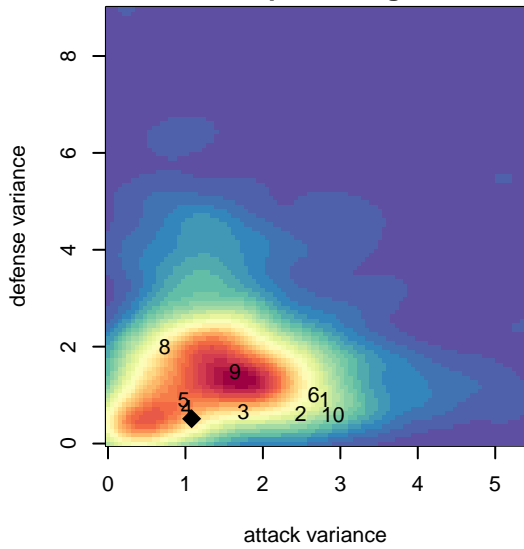

# Crossfire Select Mele B98

Crossfire Select SC  
 Redmond, WA  
 B98 total strength=1504  
 attack=8.66 defense=15.2  
 fall league = NPSL B16D1

alt names used:  
 Crossfire Select B98 Mele  
 Crossfire Select B98 Mele  
 Crossfire Select B98-Mele  
 CROSSFIRE SELECT B98 MELE (WA)  
 Crossfire Select B98 Mele

Venues played:  
 2014 Kent Cornucopia Cup U16 Gold U16  
 2014 Crossfire Select Cup BU16 Gold  
 2014 Blast Off BU15-16 A  
 2014 NPSL B16D1  
 2014 Founders Cup B98

**attack and defense variance (black dot)  
relative to other teams  
and top 10 in region**